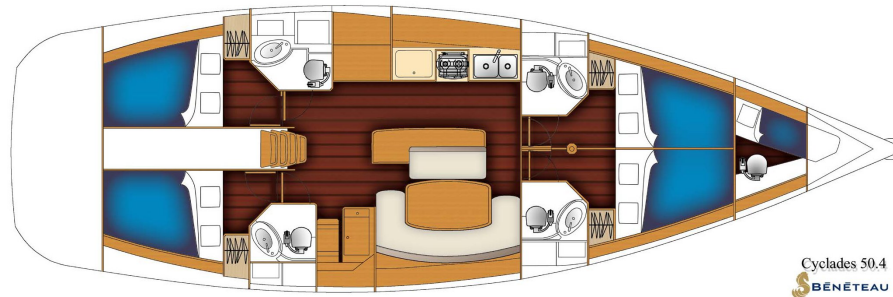

BENETEAU CYCLADES 50.4 "MOHITO"

Cyclades 50.4
BENETEAU

Year	2007	Wc	4
Model	Beneteau Cyclades 50	Berths	8+2
Lenght (m)	15,24	Water (lt)	930
Max beam (m)	4,90	Engine	Yanmar HP 100
Draft (m)	2,00	Fuel (lt)	440
Cabins	4+1	Fuel consumption	6 Lt/h